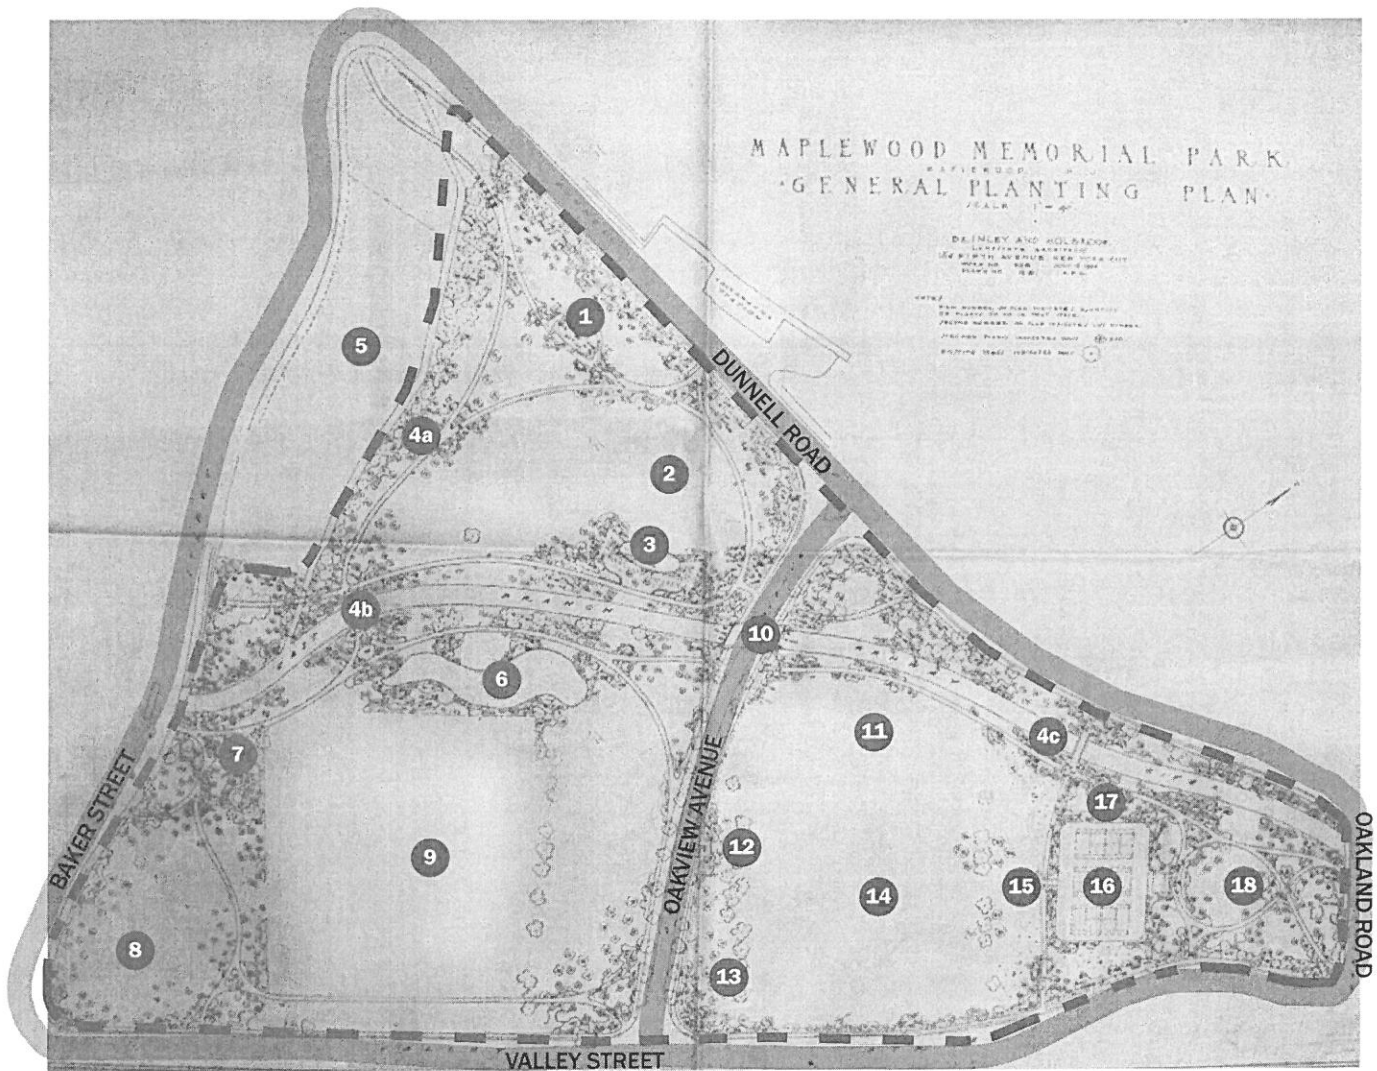

Memorial Park: 1928 Design by Brinley & Holbrook Landscape Architects

Figure 1.4

- | | | |
|-----------------------------|--------------------------------|------------------------------------|
| 1 Eight Elms Memorial | 7 Park Dedication Monument | 13 Skate Pond |
| 2 Amphitheater Seating | 8 Future Site of Conifer Grove | 14 North Recreation Fields |
| 3 Amphitheater Stage | 9 South Recreation Fields | 15 Future Site of Basketball Court |
| 4a 4b 4c Pedestrian Bridges | 10 Roadway Bridge | 16 Tennis Court |
| 5 Future Site of Library | 11 Skate Pond | 17 Future Site of Civic House |
| 6 Duck Pond | 12 Skate House | 18 Picnic Grove |