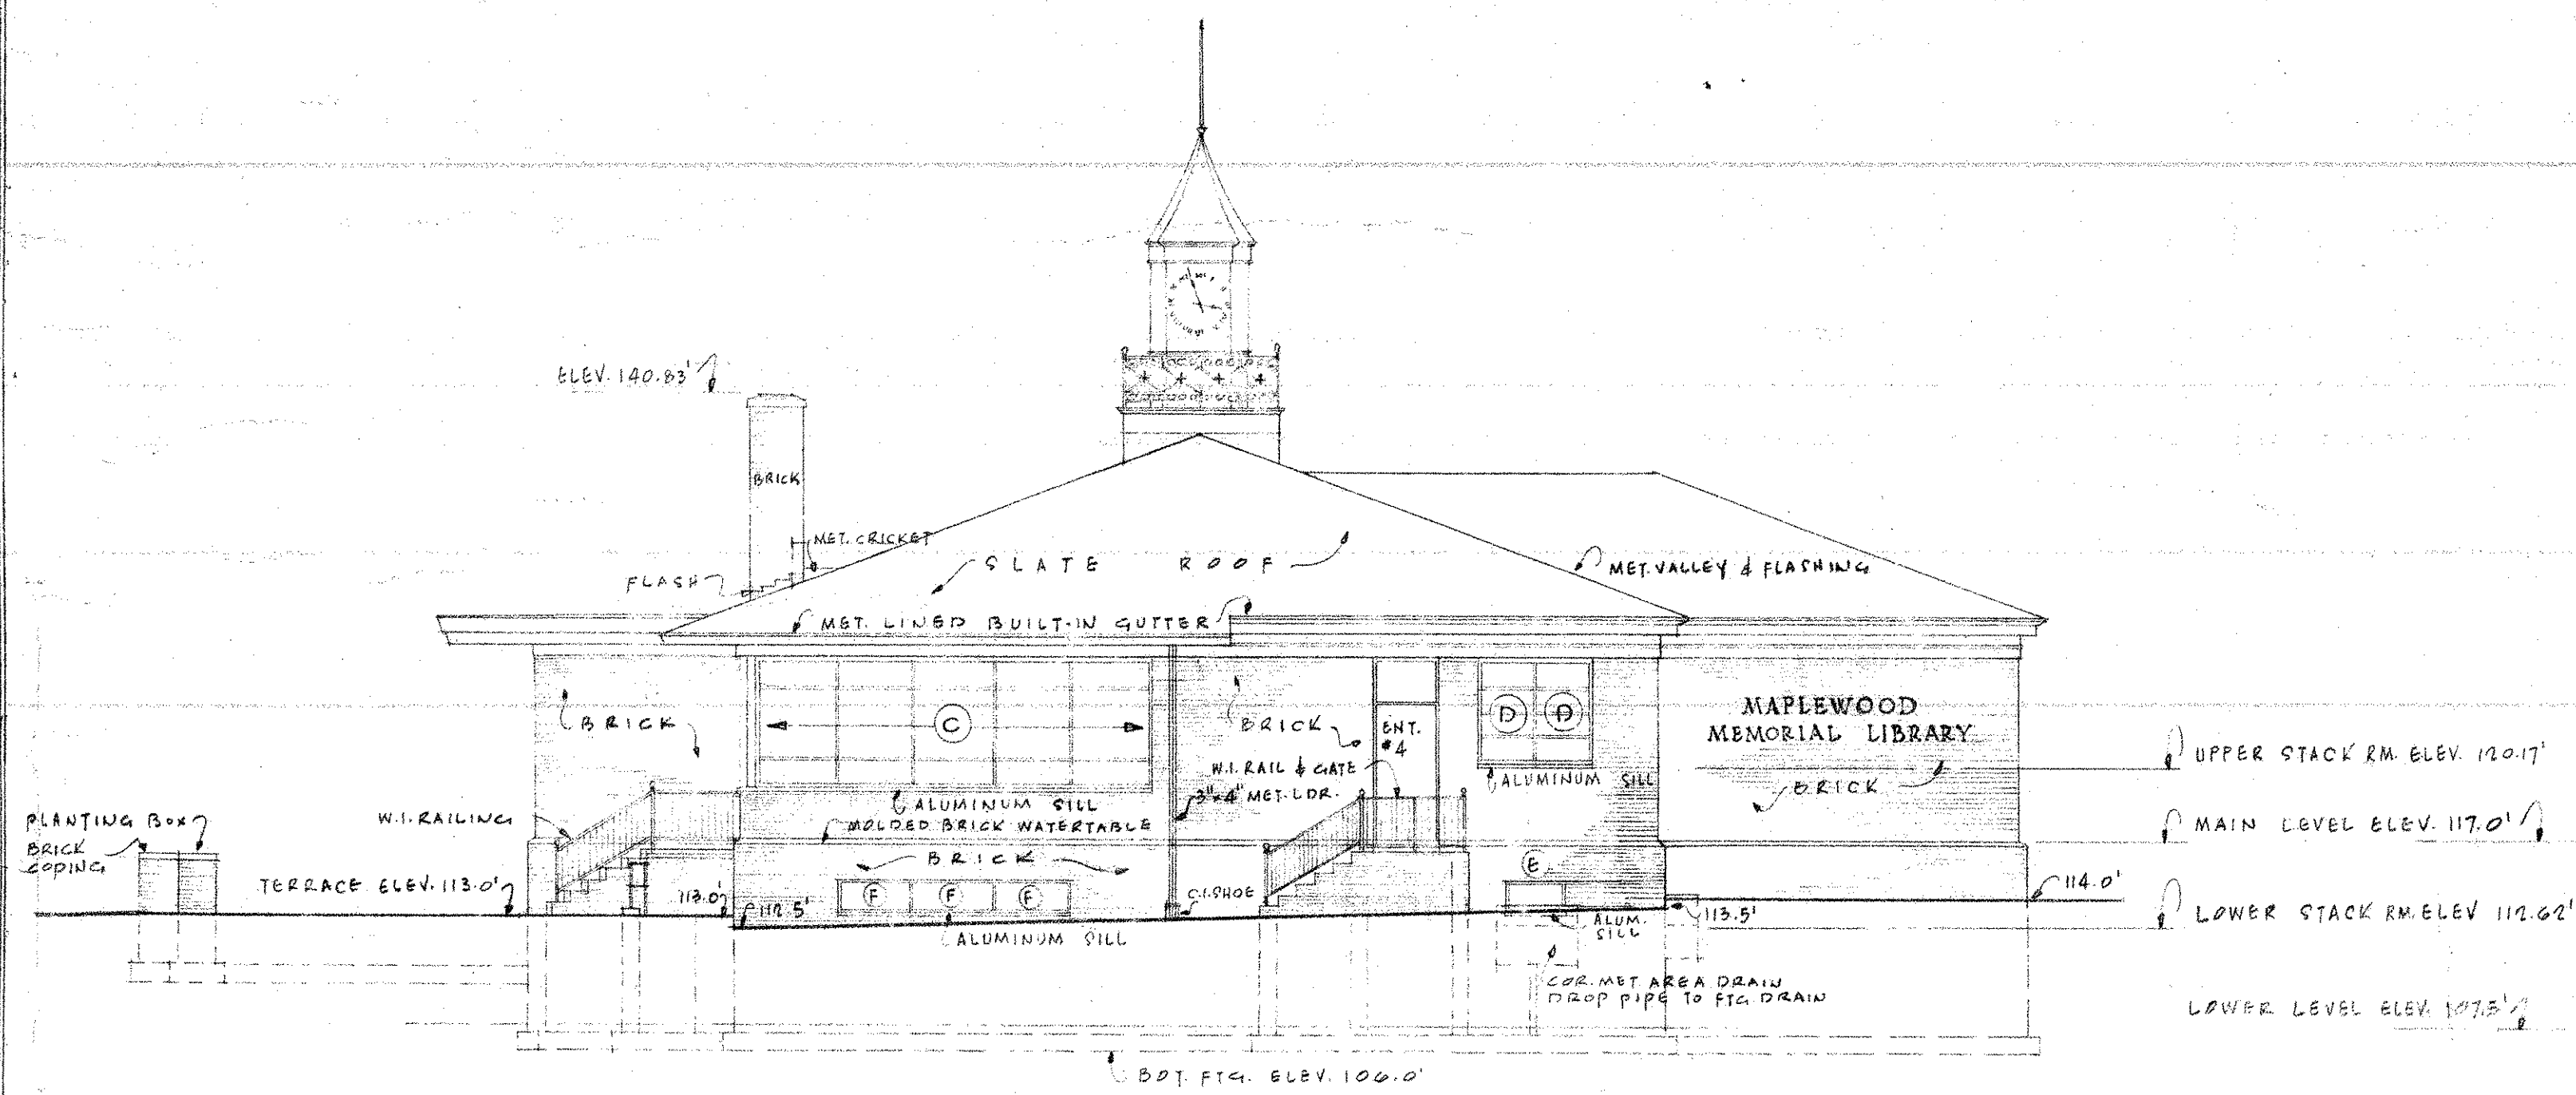

EAST ELEVATION

NORTH ELEVATION

WEST ELEVATION

SOUTH ELEVATION

<b>MAPLEWOOD MEMORIAL LIBRARY</b>	
THE OFFICE OF <b>RAY O. PECK, A.I.A.</b> ARCHITECT WESTFIELD, NEW JERSEY	PROJECT NO. 155-730 DATE FEB. 18, 1955 DRAWN BY J. R. CHECKED SCALE 1/8" = 1'-0" SHEET NO.
KARL S. WHITE ASSOCIATE ARCHITECT	
<b>ELEVATIONS</b>	
<b>2.</b>	