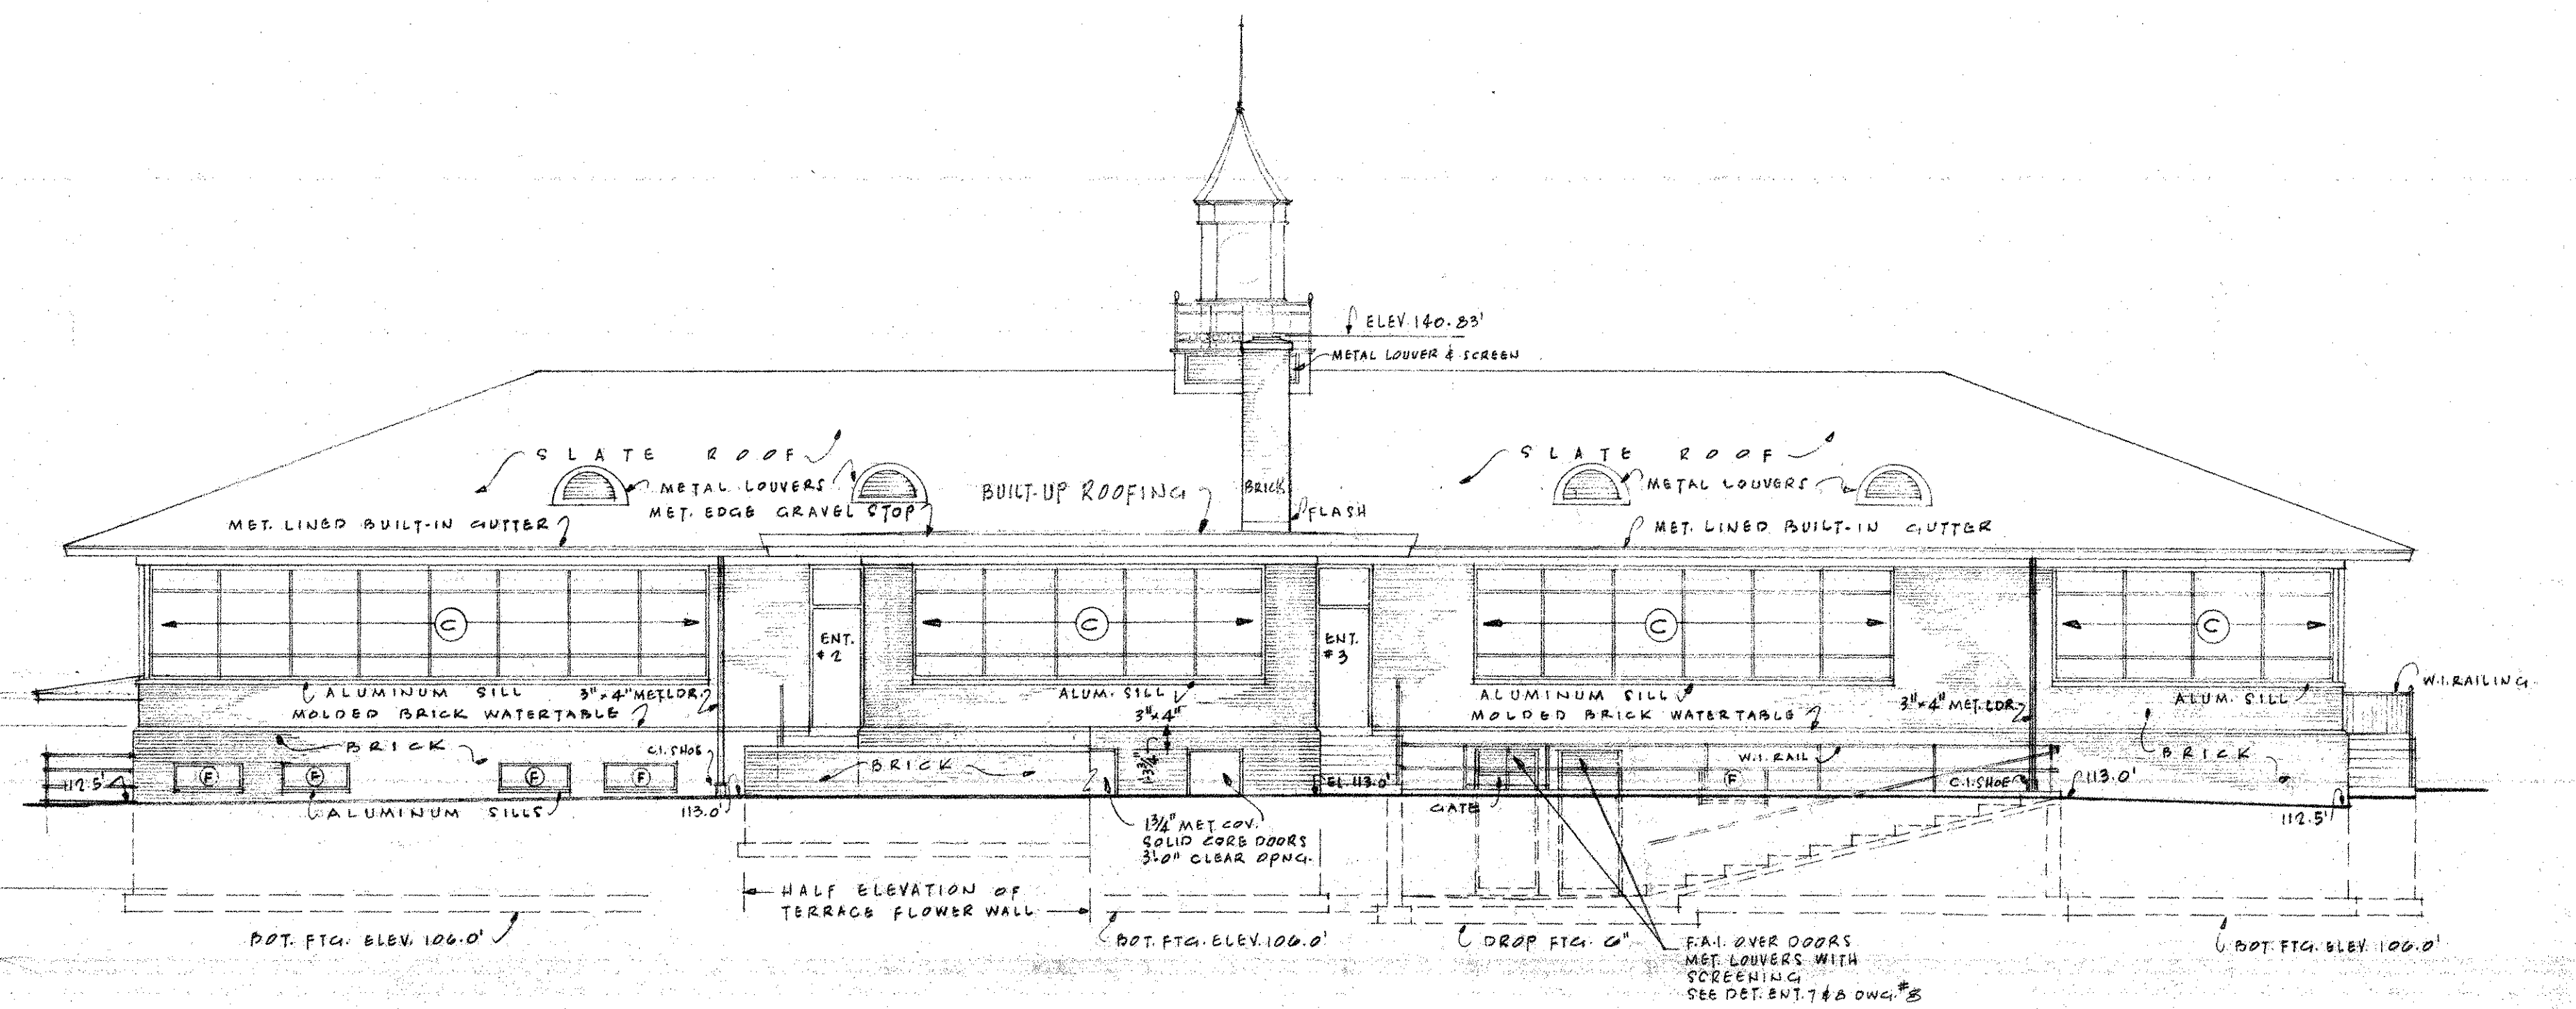

EAST ELEVATION

NORTH ELEVATION

WEST ELEVATION

SOUTH ELEVATION

<b>MAPLEWOOD MEMORIAL LIBRARY</b>	
THE OFFICE OF <b>RAY O. PECK, A.I.A.</b> ARCHITECT WESTFIELD, NEW JERSEY	PROJECT NO. 155-730 DATE FEB. 18, 1955 DRAWN BY J. R. CHECKED SCALE 1/8" = 1'-0" SHEET NO.
KARL S. WHITE ASSOCIATE ARCHITECT	
<b>ELEVATIONS</b>	
<b>2.</b>	