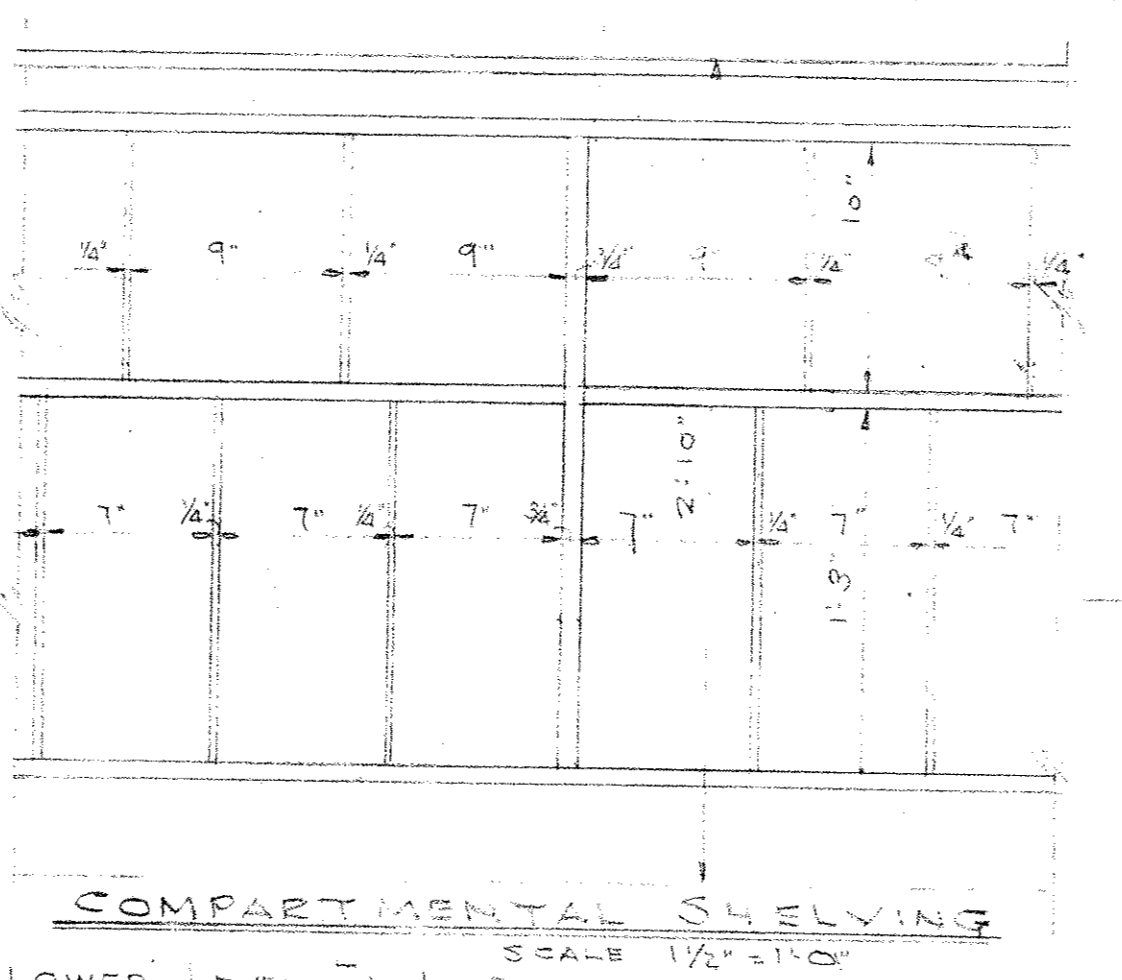

CORNICE DETAIL (A)  
SCALE 1/2" = 1'-0"

CORNICE DETAIL (B)  
SCALE 1/2" = 1'-0"

DOUBLE STACK - 7 SHELVES  
SCALE 1/2" = 1'-0"

WINDOW DETAILS  
SCALE 3/4" = 1'-0"

F.S. INTERIOR CORNICE  
SCALE 1/2" = 1'-0"

WALL SECTION GA  
SCALE 1/2" = 1'-0"

COMPARTMENTAL SHELVING  
SCALE 1/2" = 1'-0"

WALL SECTION GB  
SCALE 1/2" = 1'-0"

MUSIC ROOM RECORD SHELVES  
SCALE 3/4" = 1'-0"

CORNER MULLION DETAIL  
HALF FULL SIZE

<b>MAPLEWOOD MEMORIAL LIBRARY</b>	
THE OFFICE OF <b>RAY O. PECK, A.I.A.</b> ARCHITECT WESTFIELD, NEW JERSEY	CONTRACT NO. 155-730 DATE FEB. 12, 1955
<b>KARL S. WHITE</b> ASSOCIATE ARCHITECT	DRAWN BY L.E.R. CHECKED
<b>WALL SECTIONS &amp; DETAILS</b>	
SCALE AS NOTED SHEET NO. <b>6</b>	