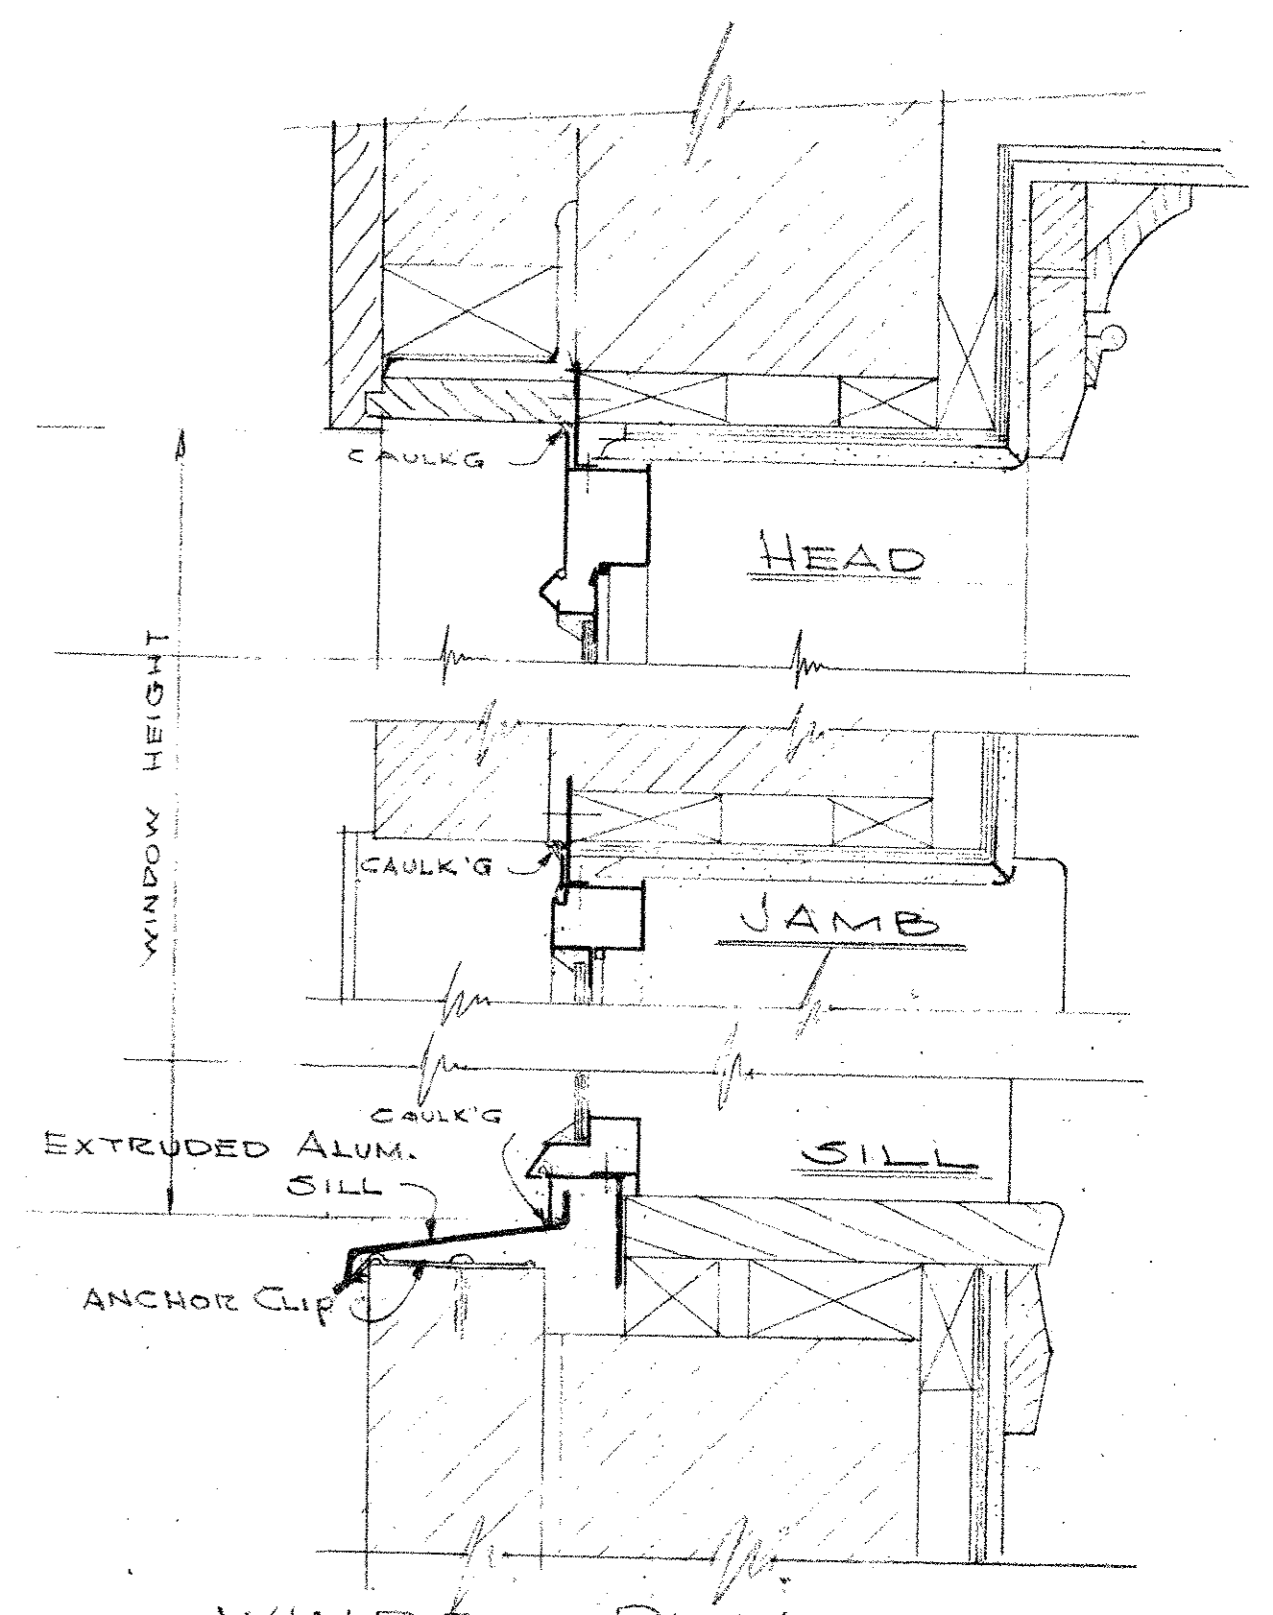

CORNICE DETAIL (A)  
SCALE 1/2" = 1'-0"

CORNICE DETAIL (B)  
SCALE 1/2" = 1'-0"

DOUBLE STACK - 7 SHELVES  
SCALE 1/2" = 1'-0"

WINDOW DETAILS  
SCALE 3/4" = 1'-0"

F.S. INTERIOR CORNICE  
SCALE 1/2" = 1'-0"

WALL SECTION GA  
SCALE 1/2" = 1'-0"

COMPARTMENTAL SHELVING  
SCALE 1/2" = 1'-0"

WALL SECTION GB  
SCALE 1/2" = 1'-0"

MUSIC ROOM RECORD SHELVES  
SCALE 3/4" = 1'-0"

CORNER MULLION DETAIL  
HALF FULL SIZE

<b>MAPLEWOOD MEMORIAL LIBRARY</b>	
THE OFFICE OF <b>RAY O. PECK, A.I.A.</b> ARCHITECT WESTFIELD, NEW JERSEY	CONTRACT NO. 155-730 DATE FEB. 12, 1955
<b>KARL S. WHITE</b> ASSOCIATE ARCHITECT	DRAWN BY L.E.R. CHECKED
<b>WALL SECTIONS &amp; DETAILS</b>	
SCALE AS NOTED SHEET NO. <b>6</b>	