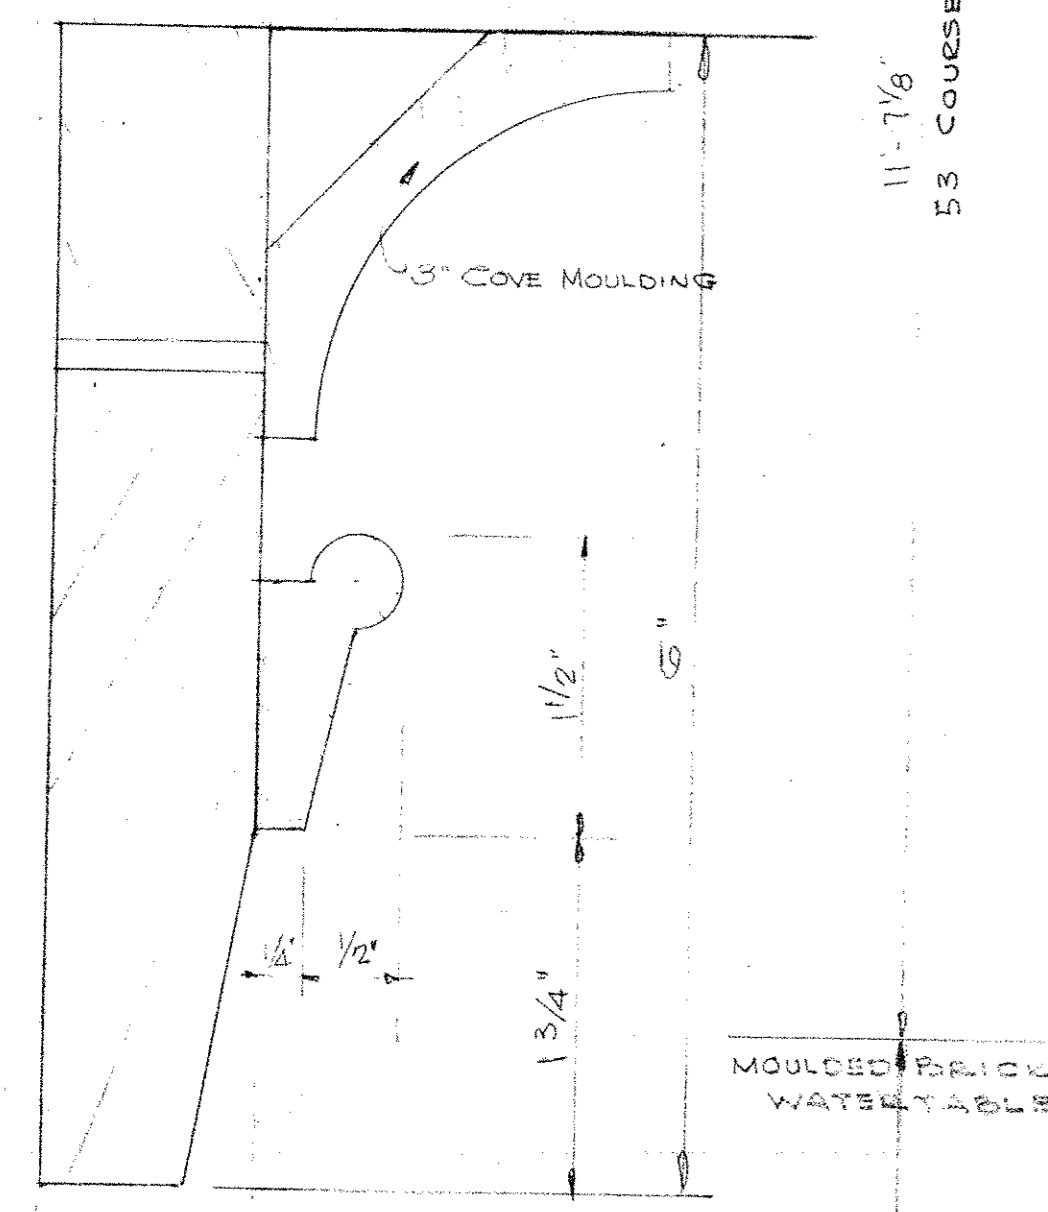

CORNICE DETAIL (A)  
SCALE 1/2" = 1'-0"

CORNICE DETAIL (B)  
SCALE 1/2" = 1'-0"

DOUBLE STACK - 7 SHELVES  
SCALE 1/2" = 1'-0"

WINDOW DETAILS  
SCALE 3/4" = 1'-0"

F.S. INTERIOR CORNICE  
SCALE 1/2" = 1'-0"

WALL SECTION GA  
SCALE 1/2" = 1'-0"

COMPARTMENTAL SHELVING  
SCALE 1/2" = 1'-0"

WALL SECTION GB  
SCALE 1/2" = 1'-0"

MUSIC ROOM RECORD SHELVES  
SCALE 3/4" = 1'-0"

CORNER MULLION DETAIL  
HALF FULL SIZE

<b>MAPLEWOOD MEMORIAL LIBRARY</b>	
THE OFFICE OF <b>RAY O. PECK, A.I.A.</b> ARCHITECT WESTFIELD, NEW JERSEY	CONTRACT NO. 155-730 DATE FEB. 12, 1955
<b>KARL S. WHITE</b> ASSOCIATE ARCHITECT	DRAWN BY L.E.R. CHECKED
<b>WALL SECTIONS &amp; DETAILS</b>	
SCALE AS NOTED SHEET NO. <b>6</b>	