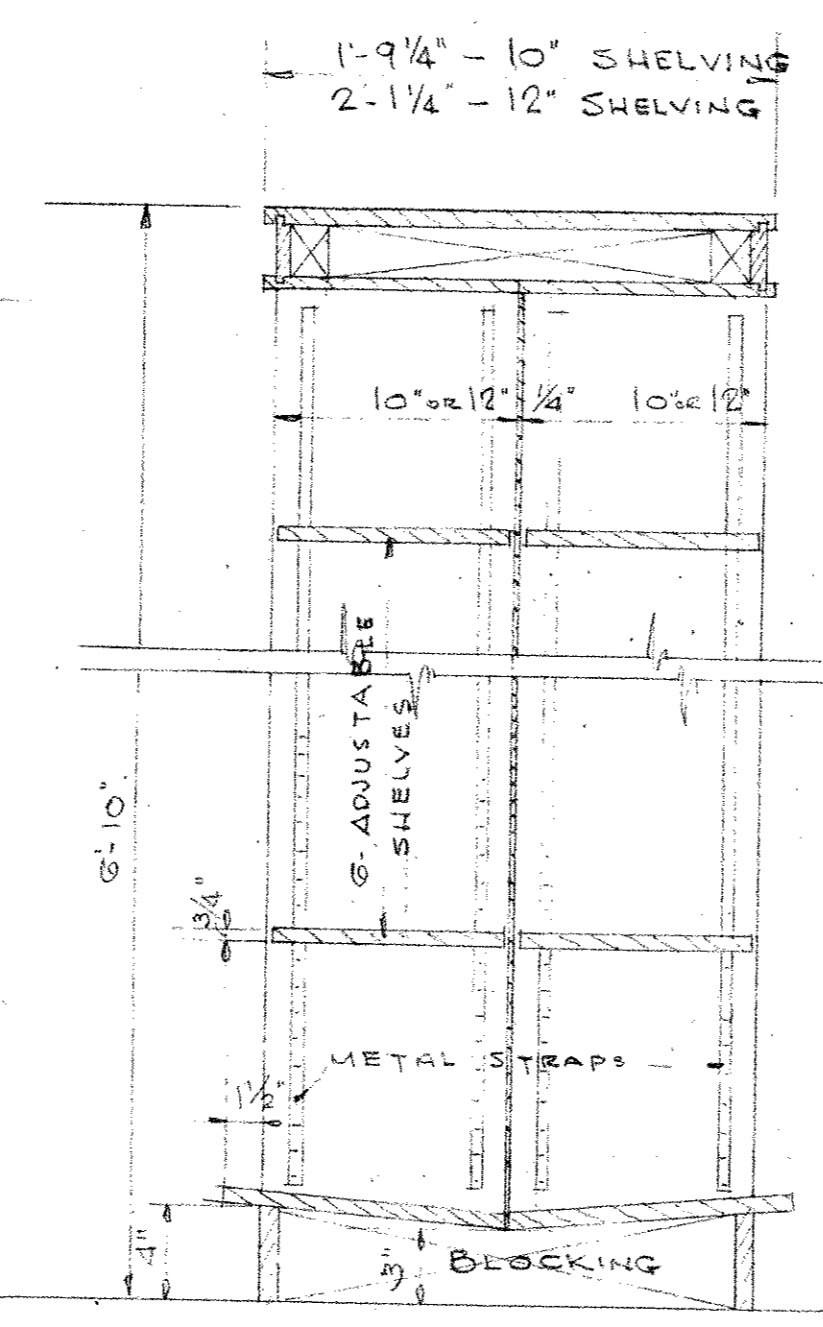

CORNICE DETAIL (A)  
SCALE 1/2" = 1'-0"

CORNICE DETAIL (B)  
SCALE 1/2" = 1'-0"

DOUBLE STACK - 7 SHELVES  
SCALE 1/2" = 1'-0"

WINDOW DETAILS  
SCALE 3/4" = 1'-0"

F.S. INTERIOR CORNICE  
SCALE 1/2" = 1'-0"

WALL SECTION GA  
SCALE 1/2" = 1'-0"

COMPARTMENTAL SHELVING  
SCALE 1/2" = 1'-0"

WALL SECTION GB  
SCALE 1/2" = 1'-0"

MUSIC ROOM RECORD SHELVES  
SCALE 3/4" = 1'-0"

CORNER MULLION DETAIL  
HALF FULL SIZE

<b>MAPLEWOOD MEMORIAL LIBRARY</b>	
THE OFFICE OF <b>RAY O. PECK, A.I.A.</b> ARCHITECT WESTFIELD, NEW JERSEY	CONTRACT NO. 155-730 DATE FEB. 12, 1955
<b>KARL S. WHITE</b> ASSOCIATE ARCHITECT	DRAWN BY L.E.R. CHECKED
<b>WALL SECTIONS &amp; DETAILS</b>	
SCALE AS NOTED SHEET NO. <b>6</b>	