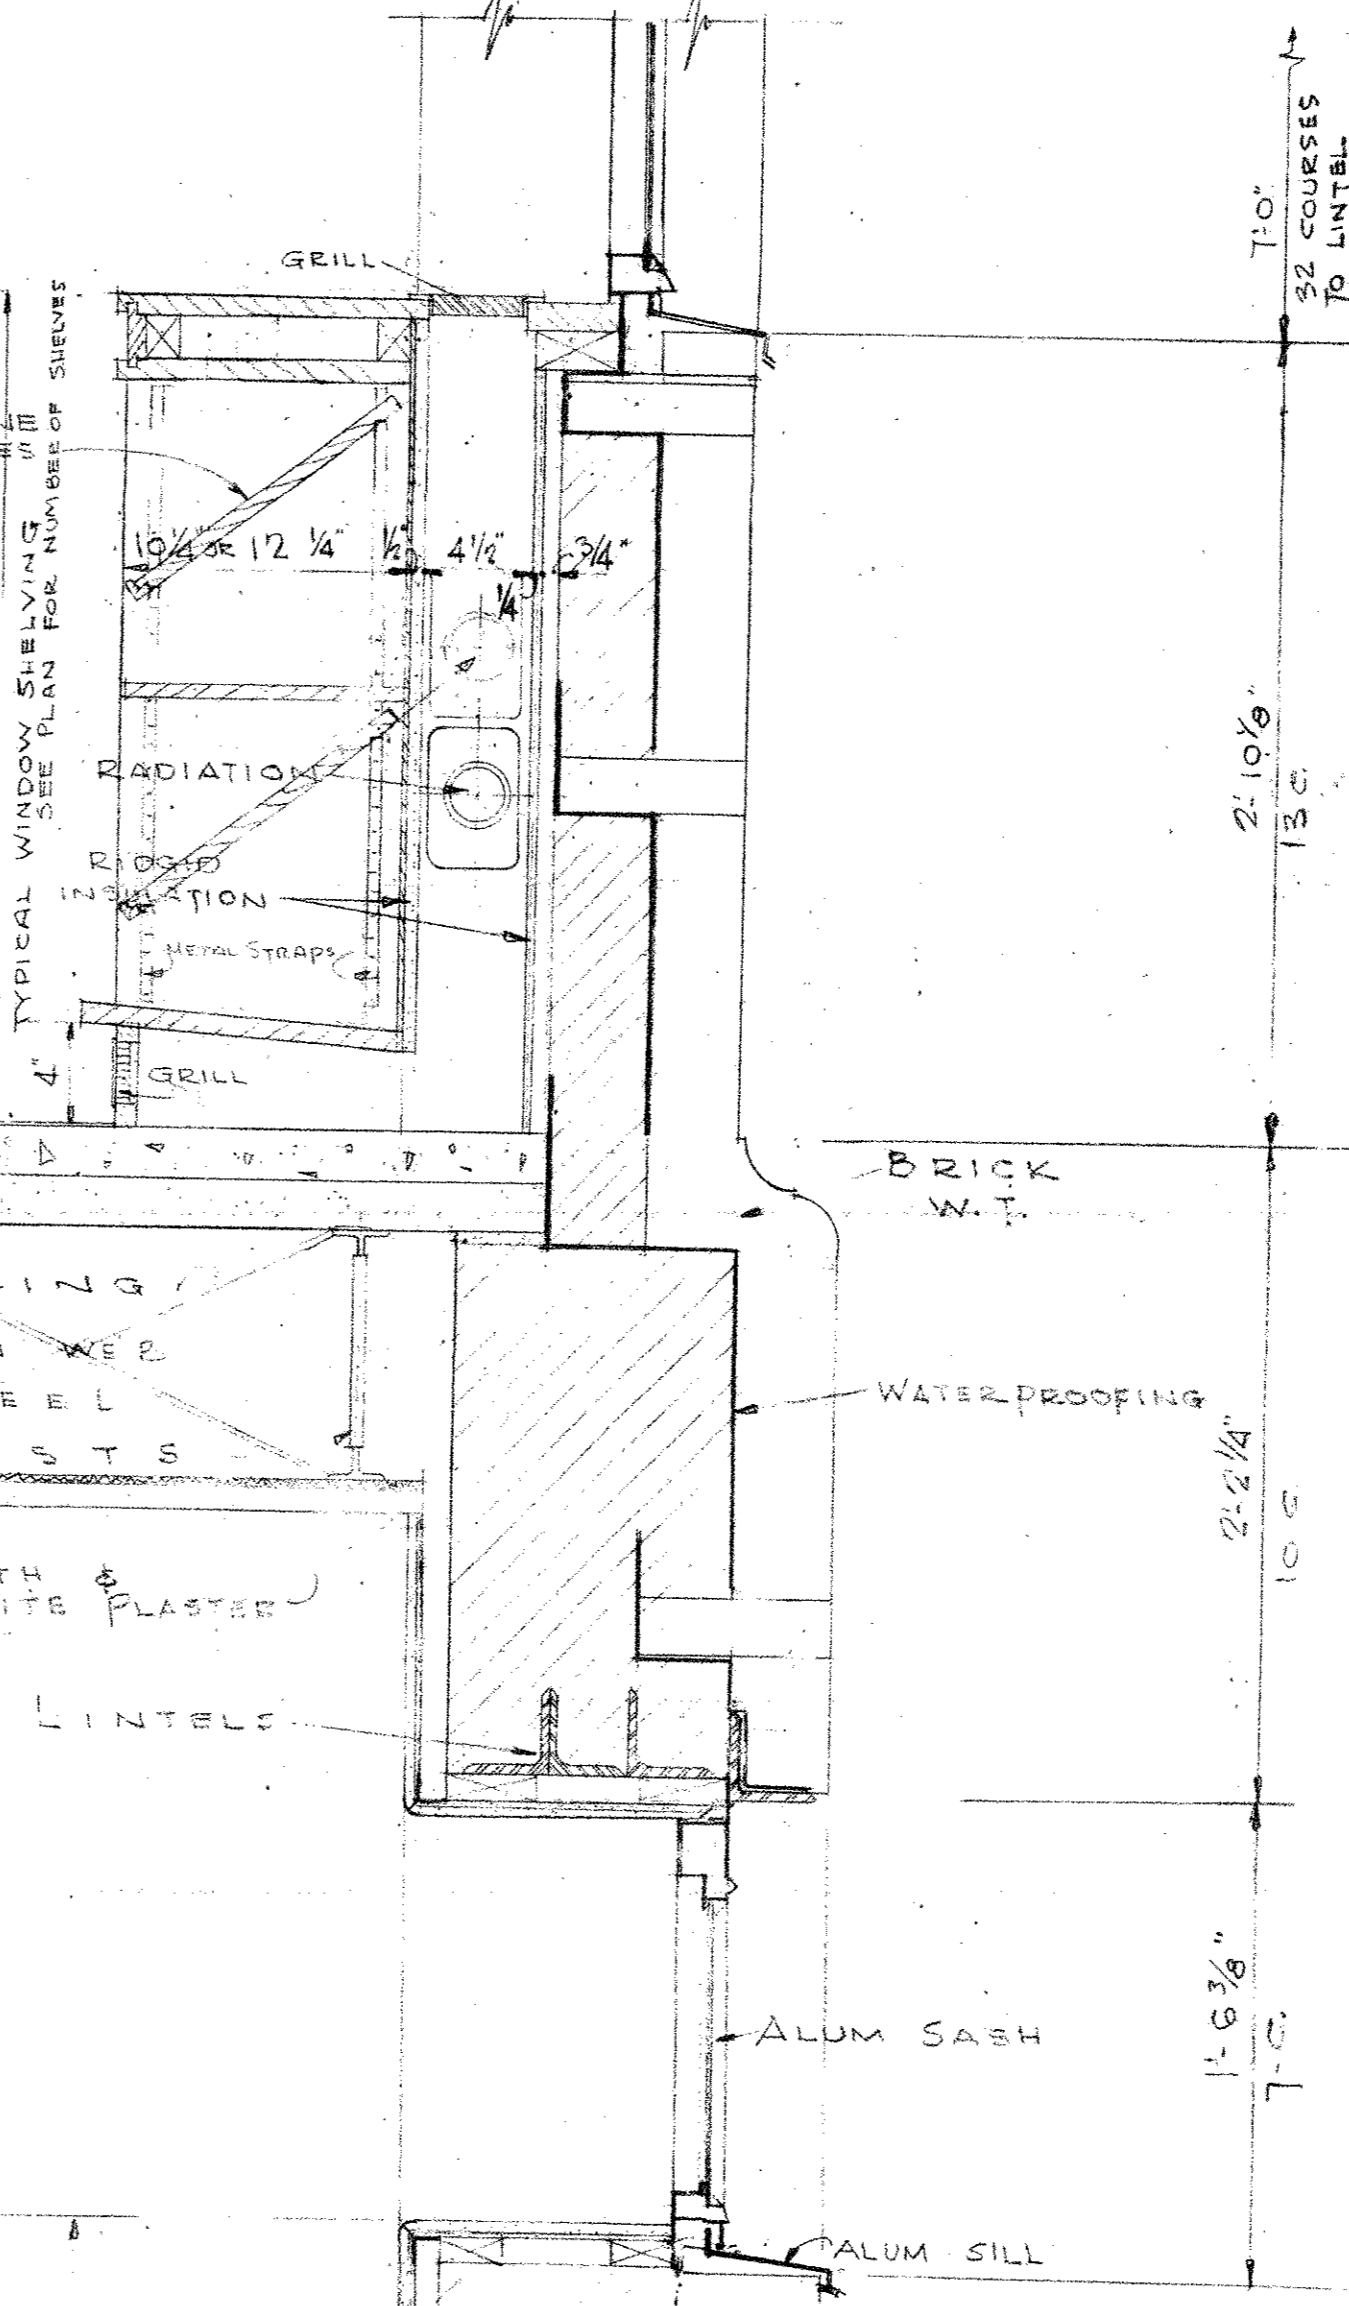

CORNICE DETAIL (A)  
SCALE 1/2" = 1'-0"

CORNICE DETAIL (B)  
SCALE 1/2" = 1'-0"

DOUBLE STACK - 7 SHELVES  
SCALE 1/2" = 1'-0"

WINDOW DETAILS  
SCALE 3/4" = 1'-0"

F.S. INTERIOR CORNICE  
SCALE 1/2" = 1'-0"

WALL SECTION GA  
SCALE 1/2" = 1'-0"

COMPARTMENTAL SHELVING  
SCALE 1/2" = 1'-0"

WALL SECTION GB  
SCALE 1/2" = 1'-0"

MUSIC ROOM RECORD SHELVES  
SCALE 3/4" = 1'-0"

CORNER MULLION DETAIL  
HALF FULL SIZE

<b>MAPLEWOOD MEMORIAL LIBRARY</b>	
THE OFFICE OF <b>RAY O. PECK, A.I.A.</b> ARCHITECT WESTFIELD, NEW JERSEY	CONTRACT NO. 155-730 DATE FEB. 12, 1955
<b>KARL S. WHITE</b> ASSOCIATE ARCHITECT	DRAWN BY L.E.R. CHECKED
<b>WALL SECTIONS &amp; DETAILS</b>	
SCALE AS NOTED SHEET NO. <b>6</b>	