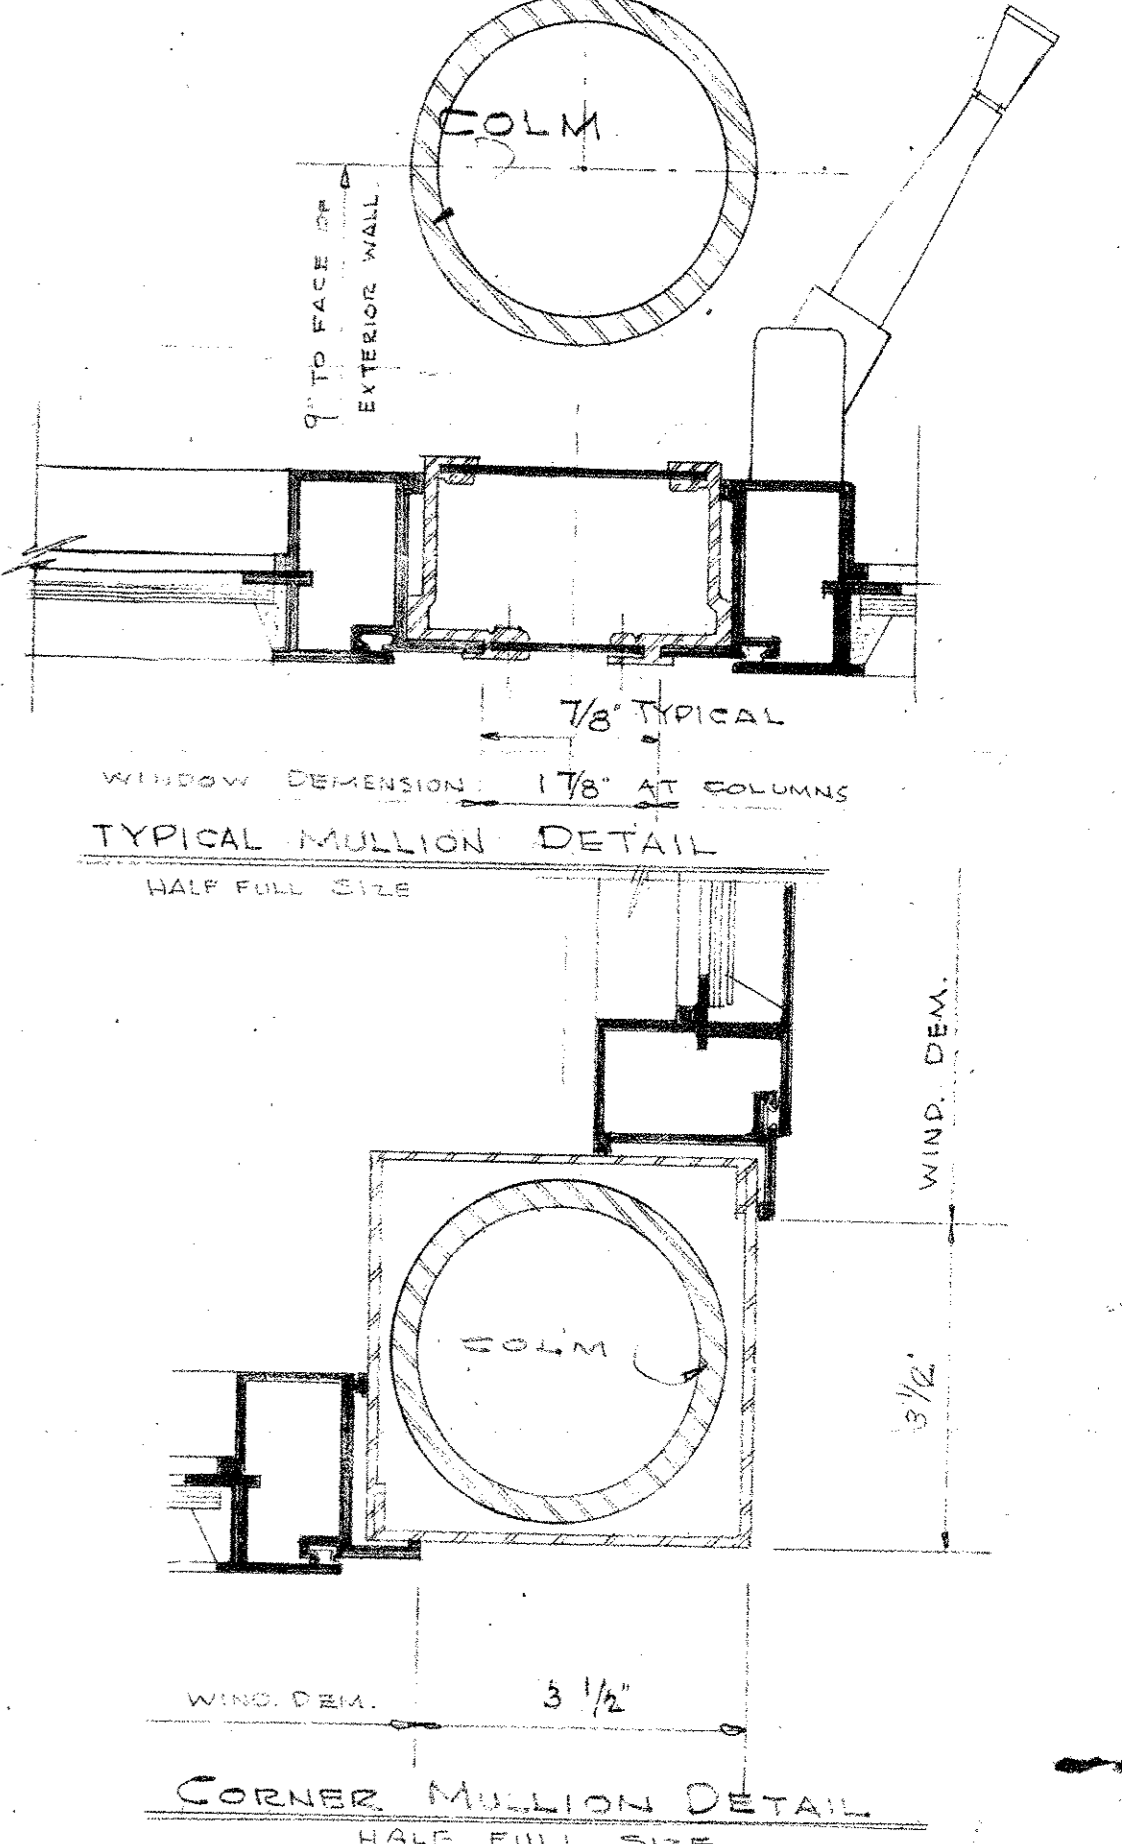

CORNICE DETAIL (A)  
SCALE 1/2" = 1'-0"

CORNICE DETAIL (B)  
SCALE 1/2" = 1'-0"

DOUBLE STACK - 7 SHELVES  
SCALE 1/2" = 1'-0"

WINDOW DETAILS  
SCALE 3/4" = 1'-0"

F.S. INTERIOR CORNICE  
SCALE 1/2" = 1'-0"

WALL SECTION GA  
SCALE 1/2" = 1'-0"

COMPARTMENTAL SHELVING  
SCALE 1/2" = 1'-0"

WALL SECTION GB  
SCALE 1/2" = 1'-0"

MUSIC ROOM RECORD SHELVES  
SCALE 3/4" = 1'-0"

CORNER MULLION DETAIL  
HALF FULL SIZE

<b>MAPLEWOOD MEMORIAL LIBRARY</b>	
THE OFFICE OF <b>RAY O. PECK, A.I.A.</b> ARCHITECT WESTFIELD, NEW JERSEY	CONTRACT NO. 155-730 DATE FEB. 12, 1955
<b>KARL S. WHITE</b> ASSOCIATE ARCHITECT	DRAWN BY L.E.R. CHECKED
<b>WALL SECTIONS &amp; DETAILS</b>	
SCALE AS NOTED SHEET NO. <b>6</b>	