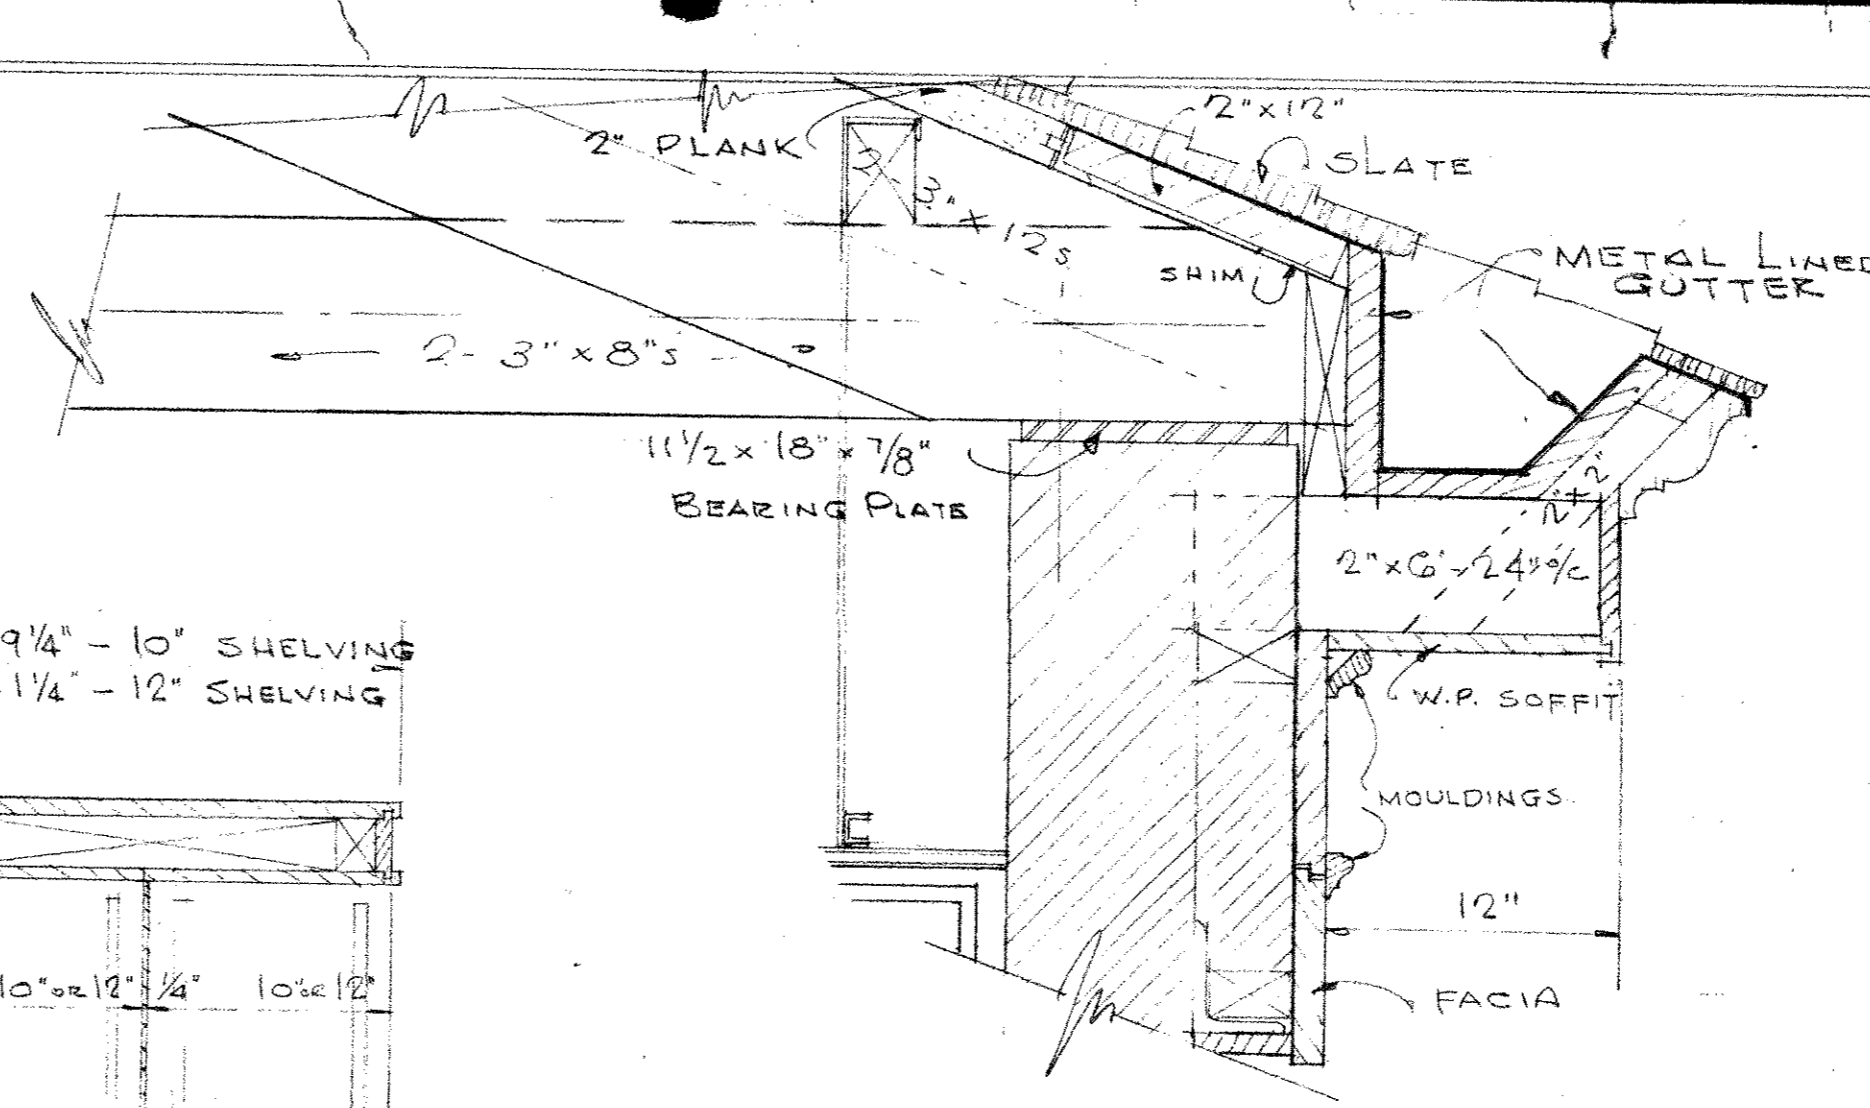

CORNICE DETAIL (A)  
SCALE 1/2" = 1'-0"

CORNICE DETAIL (B)  
SCALE 1/2" = 1'-0"

DOUBLE STACK - 7 SHELVES  
SCALE 1/2" = 1'-0"

WINDOW DETAILS  
SCALE 3/4" = 1'-0"

F.S. INTERIOR CORNICE  
SCALE 1/2" = 1'-0"

WALL SECTION GA  
SCALE 1/2" = 1'-0"

COMPARTMENTAL SHELVING  
SCALE 1/2" = 1'-0"

WALL SECTION GB  
SCALE 1/2" = 1'-0"

MUSIC ROOM RECORD SHELVES  
SCALE 3/4" = 1'-0"

CORNER MULLION DETAIL  
HALF FULL SIZE

<b>MAPLEWOOD MEMORIAL LIBRARY</b>	
THE OFFICE OF <b>RAY O. PECK, A.I.A.</b> ARCHITECT WESTFIELD, NEW JERSEY	CONTRACT NO. 155-730 DATE FEB. 12, 1955
<b>KARL S. WHITE</b> ASSOCIATE ARCHITECT	DRAWN BY L.E.R. CHECKED
<b>WALL SECTIONS &amp; DETAILS</b>	
SCALE AS NOTED SHEET NO. <b>6</b>	