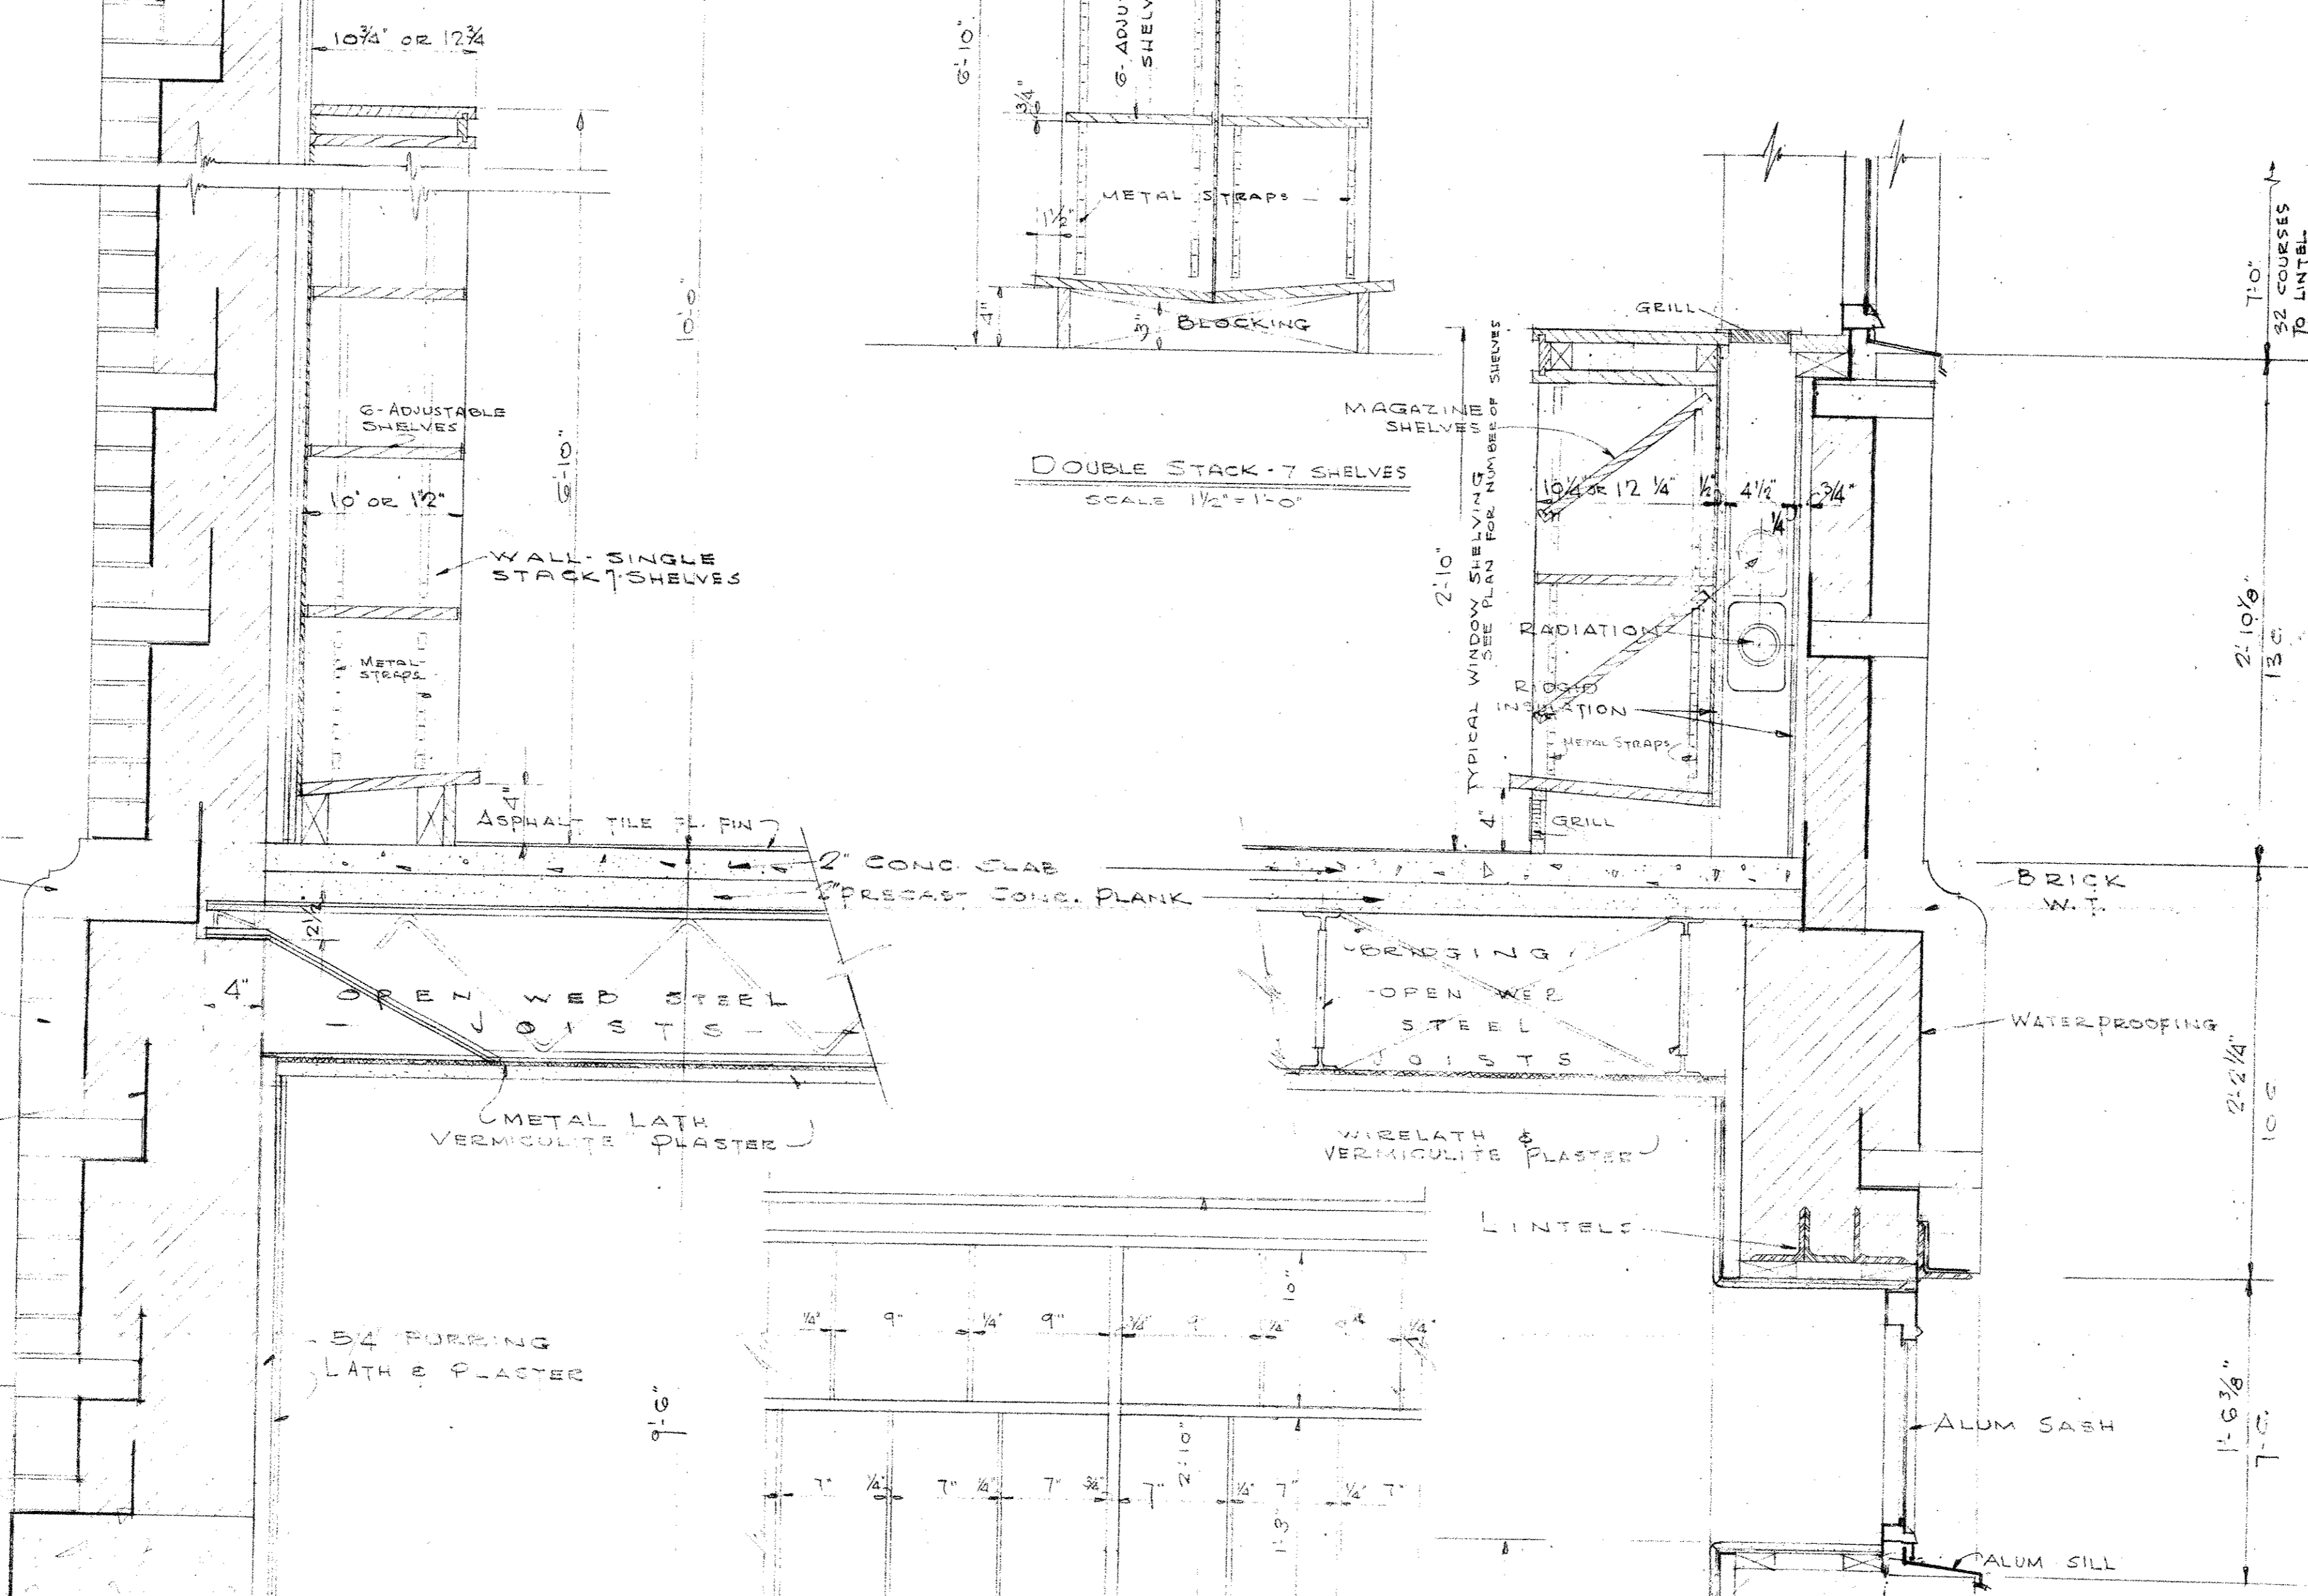

CORNICE DETAIL (A)  
SCALE 1/2" = 1'-0"

CORNICE DETAIL (B)  
SCALE 1/2" = 1'-0"

DOUBLE STACK - 7 SHELVES  
SCALE 1/2" = 1'-0"

WINDOW DETAILS  
SCALE 3/4" = 1'-0"

F.S. INTERIOR CORNICE  
SCALE 1/2" = 1'-0"

WALL SECTION GA  
SCALE 1/2" = 1'-0"

COMPARTMENTAL SHELVING  
SCALE 1/2" = 1'-0"

WALL SECTION GB  
SCALE 1/2" = 1'-0"

MUSIC ROOM RECORD SHELVES  
SCALE 3/4" = 1'-0"

CORNER MULLION DETAIL  
HALF FULL SIZE

<b>MAPLEWOOD MEMORIAL LIBRARY</b>	
THE OFFICE OF <b>RAY O. PECK, A.I.A.</b> ARCHITECT WESTFIELD, NEW JERSEY	CONTRACT NO. 155-730 DATE FEB. 12, 1955
<b>KARL S. WHITE</b> ASSOCIATE ARCHITECT	DRAWN BY L.E.R. CHECKED
<b>WALL SECTIONS &amp; DETAILS</b>	
SCALE AS NOTED SHEET NO. <b>6</b>	